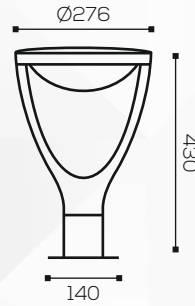

RL 2772

Housing

- LED Housing:** Aluminium + PC
- Product Finish:** Dark Grey

Technical Specification

- Light Source:** Everlight
- Beam Angle:** 144°
- Lumens Output:** 1850lm
- LED:** 3000K

Electrical Parameters

- Power:** 22W
- Input Voltage:** 100-240 VAC
- Rated Frequency:** 50~60 Hz
- Power Factor:** >0.70
- Life Span:** 50,000 hrs
- Control Gear:** Range-Lite

Application

- IP Rating:** IP54
- Use:** Outdoor
- Mounting:** Surface
- Adjustment:** Fixed

Fitting Size

- Dia:** Ø276mm
- Height:** 430mm