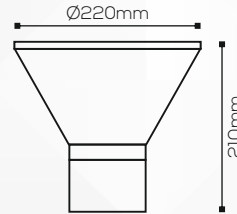

LED GATE LIGHT

RL 2622

Housing

LED Housing:

Aluminium Die Casting

Product Finish:

Dark Grey

Electrical Parameters

Power:

E27 CFL

Application

IP Rating:

IP54

Use:

Outdoor

Mounting:

Surface

Adjustment:

Fixed

Fitting Size

Dia:

Ø220mm

Height:

210mm