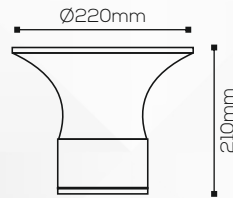

RL 3622

Housing

LED Housing:

Aluminium Die Casting

Product Finish:

Dark Grey

Electrical Parameters

Power:

E27 CFL

Application

IP Rating:

IP54

Use:

Outdoor

Mounting:

Surface

Adjustment:

Fixed

Fitting Size

Dia:

Ø220mm

Height:

210mm

OUTDOOR LIGHTS