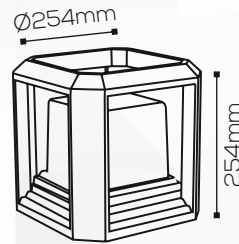

RL 2668

Housing

LED Housing:

Aluminium Die Casting

Product Finish:

Dark Grey

Technical Specification

Light Source:

Surface

Adjustment:

Fixed

Fitting Size

Dia:

Ø254mm

Height:

254mm