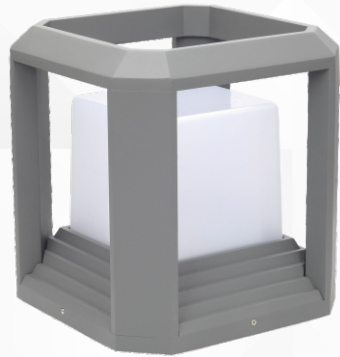

RL 2668

Housing

LED Housing:

Aluminium Die Casting

Product Finish:

Dark Grey

Technical Specification

Light Source:

Cree

Lumens Output:

60-70lm/w

LED:

3000K

Electrical Parameters

Power:

15W

Control Gear:

Range-Lite

Application

IP Rating:

IP54

Use:

Outdoor

Mounting:

Surface

Adjustment:

Fixed

Fitting Size

Dia:

Ø254mm

Height:

254mm