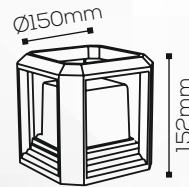

RL 2667

Housing

LED Housing:

Aluminium Die Casting

Product Finish:

Dark Grey

Technical Specification

Light Source:

Cree

Lumens Output:

60-70lm/w

LED:

3000K

Electrical Parameters

Power:

12W

Input Voltage:

100-240 VAC

Rated Frequency:

50~60 Hz

Power Factor:

>0.70

Life Span:

50,000 hrs

Control Gear:

Range-Lite

Application

IP Rating:

IP54

Use:

Outdoor

Mounting:

Surface

Adjustment:

Fixed

Fitting Size

Dia:

Ø150mm

Height:

152mm