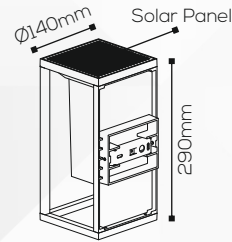

RL 1903

Housing

LED Housing:

Aluminium Die Casting

Product Finish:

Dark Grey

Technical Specification

Light Source:

Bridgelux

Beam Angle:

105°

Lumens Output:

350lm

LED:

3000K

Electrical Parameters

Power:

5W

Application

IP Rating:

IP65

Use:

Outdoor

Mounting:

Surface

Adjustment:

Fixed

Fitting Size

Dia:

Ø140mm

Height:

290mm