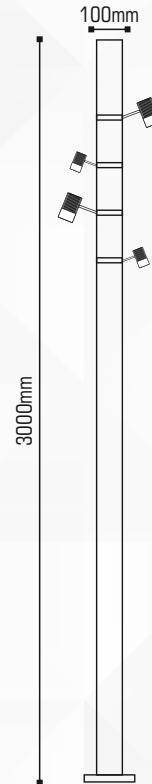

RL 2288

Housing

LED Housing:

Aluminium Casted

Product Finish:

Dark Grey

Technical Specification

Light Source:

Bridgelux

Lumens Output:

> 115-130lm/w

LED:

3000K

Electrical Parameters

Power:

30W x 4 pcs Spot

Input Voltage:

90-300 VAC

Rated Frequency:

50Hz

Power Factor:

> 0.98

Life Span:

50,000 hrs

Surface

Adjustment:

Adjustable

Fitting Size

Dia:

Ø100mm

Height:

3000mm