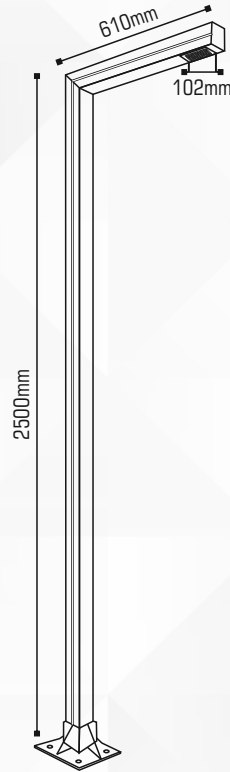

RL 2287

Housing

LED Housing:

Aluminium

Product Finish:

Dark Grey

Technical Specification

Light Source:

Control Gear:

Fulham

Application

IP Rating:

IP65

Use:

Outdoor

Mounting:

Surface

Adjustment:

Fixed

Fitting Size

Dia:

Ø102mm

Height:

2500mm

Pipe Dia:

72x72mm

Inbuilt Junction Box & MCB