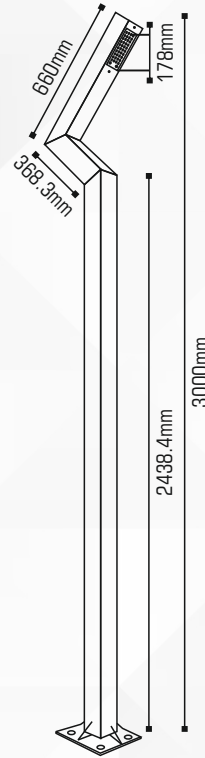

RL 2286

OUTDOOR LIGHTS

Housing

LED Housing:

Aluminium

Product Finish:

Dark Grey

Technical Specification

Light Source:

Bridgelux

Lumens Output:

> 115-130lm/w

LED:

3000K/4000K

Electrical Parameters

Power:

Mounting:

Surface

Adjustment:

Fixed

Fitting Size

Dia:

Ø178mm

Height:

3000mm

Pipe Dia:

100x100mm

Inbuilt Junction Box & MCB