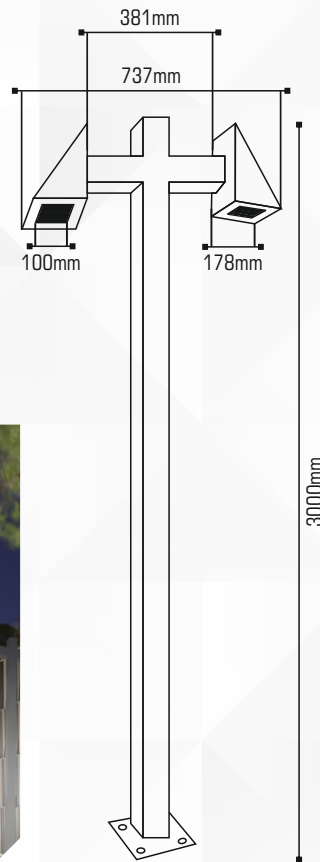

RL 2285

Housing

LED Housing:

Aluminium

Product Finish:

Dark Grey

Technical Specification

Light Source:

Control Gear:

Fulham

Application

IP Rating:

IP65

Use:

Outdoor

Mounting:

Surface

Adjustment:

Fixed

Fitting Size

Dia:

Ø178mm

Height:

3000mm

Pipe Dia:

100x100mm

Inbuilt Junction Box & MCB