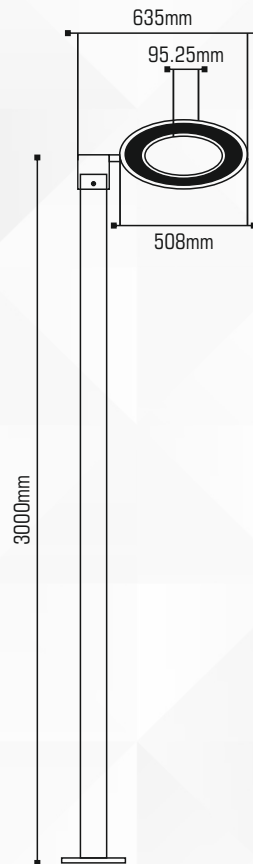

RL 2284

Housing

LED Housing:

Aluminium

Product Finish:

Dark Grey

Technical Specification

Light Source:

Bridgelux

Lumens Output:

> 115-130lm/w

LED:

3000K/4000K

Electrical Parameters

Power:

45W

Surface

Adjustment:

Fixed

Fitting Size

Dia:

Ø508mm

Height:

3000mm

Pipe Dia:

75mm

Inbuilt Junction Box & MCB

OUTDOOR LIGHTS