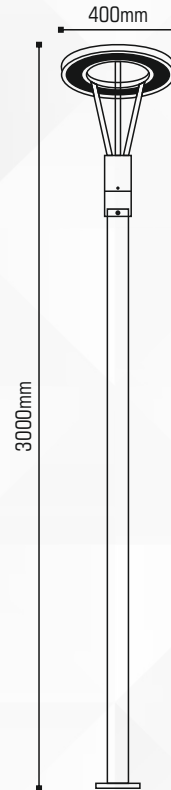

LED POLE LIGHT

RL 2283

Housing

LED Housing:

Aluminium

Product Finish:

Dark Grey

Technical Specification

Light Source:

Bridgelux

Lumens Output:

> 115-130lm/w

LED:

3000K/4000K

Electrical Parameters

Power:

45W

Input Voltage:

90-300 VAC

Rated Frequency:

50Hz

Power Factor:

>0.98

Life Span:

Mounting:

Surface

Adjustment:

Fixed

Fitting Size

Dia:

Ø400mm

Height: