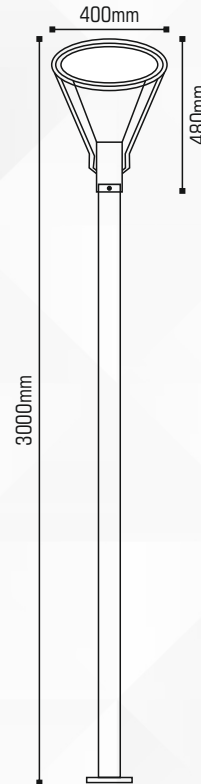

RL 2282

Housing

LED Housing:

Aluminium

Product Finish:

Dark Grey

Technical Specification

Light Source:

Bridgelux

Lumens Output:

> 115-130lm/w

LED:

3000K

Electrical Parameters

Power:

45W

Surface

Adjustment:

Fixed

Fitting Size

Dia:

Ø400mm

Height:

3000mm

Pipe Dia:

75mm

Inbuilt Junction Box & MCB

OUTDOOR LIGHTS