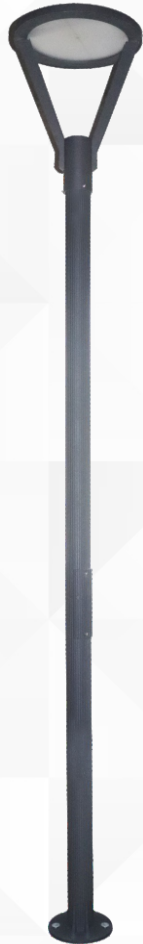

RL 2282

Housing

LED Housing:

Aluminium

Product Finish:

Dark Grey

Technical Specification

Light Source:

Bridgelux

Lumens Output:

> 115-130lm/w

LED:

3000K

Electrical Parameters

Power:

45W

Input Voltage:

90-300 VAC

Rated Frequency:

50Hz

Power Factor:

> 0.98

Life Span:

50,000 hrs

Surface

Adjustment:

Fixed

Fitting Size

Dia:

Ø400mm

Height:

3000mm