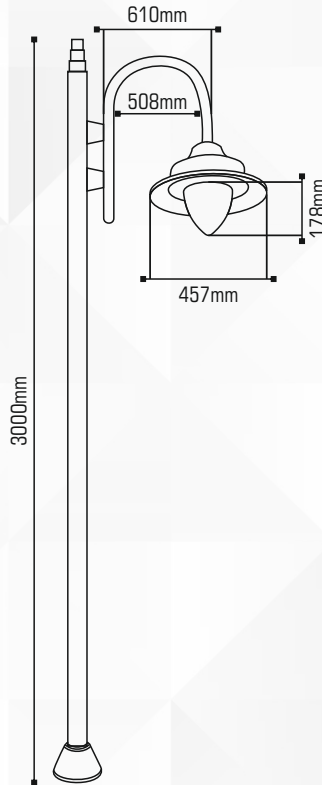

RL 2281

Housing

LED Housing:

Aluminium

Product Finish:

Dark Grey

Technical Specification

Light Source:

Bridgelux

Lumens Output:

> 115-130lm/w

LED:

3000K

Electrical Parameters

Power:

45W

Control Gear:

Fulham

Application

IP Rating:

IP65

Use:

Outdoor

Mounting:

Surface

Adjustment:

Fixed

Fitting Size

Dia:

Ø457mm

Height:

3000mm