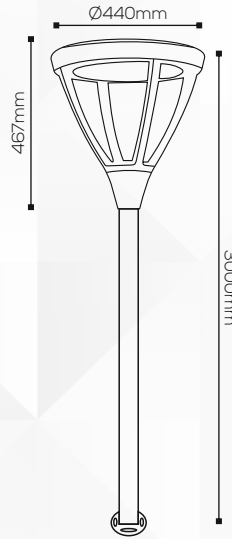

RL 1793

Housing

LED Housing:

Aluminium Die Casting

Product Finish:

Dark Grey

Technical Specification

Light Source:

Edison

Beam Angle:

146°

Lumens Output:

70-80lm/w

LED:

3000K

Electrical Parameters

Outdoor

Mounting:

Surface

Adjustment:

Fixed

Fitting Size

Dia:

Ø440x467mm

Height:

3000mm

Pipe Dia:

75mm