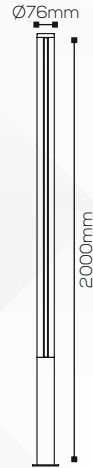

RL 2091

Housing

LED Housing:

Aluminium + PC

Product Finish:

Dark Grey

Technical Specification

Light Source:

Everlight

Beam Angle:

354°

Lumens Output:

1600lm

LED:

3000K

Electrical Parameters

Power:

27W

Input Voltage:

100-240 VAC

Rated Frequency:

50~60 Hz

Power Factor:

>0.70

Life Span:

50,000 hrs

Control Gear:

Range-Lite

Application

IP Rating:

IP54

Use:

Outdoor

Mounting:

Surface

Adjustment:

Fixed

Fitting Size

Dia:

Ø76mm

Height:

2000mm