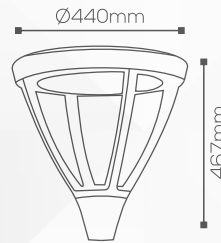

RL 1793

Housing

LED Housing:

Aluminium Die Casting

Product Finish:

Dark Grey

Technical Specification

Light Source:

Edison

Beam Angle:

146°

Lumens Output:

70-80lm/w

LED:

3000K

Electrical Parameters

Outdoor

Mounting:

Surface

Adjustment:

Fixed

Fitting Size

Dia:

Ø440mm

Height:

467mm

OUTDOOR LIGHTS