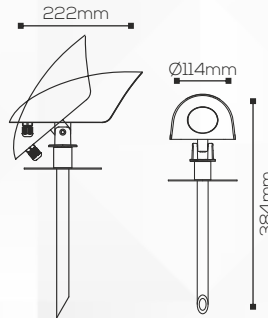

RL 1852

Housing

LED Housing:

Aluminium + Glass

Product Finish:

Dark Grey

Technical Specification

Light Source:

Cree

Beam Angle:

42°

Lumens Output:

919lm

LED:

3000K

Electrical Parameters

Power:

12W

Input Voltage:

100-240 VAC

Rated Frequency:

50~60 Hz

Power Factor:

>0.70

Life Span:

50,000 hrs

Control Gear:

Range-Lite

Application

IP Rating:

IP54

Use:

Outdoor

Mounting:

Ground Spike

Adjustment:

Adjustable

Fitting Size

Dia:

Ø114mm

Height:

384mm