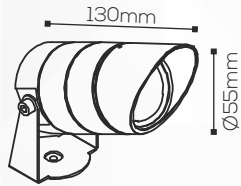

RL 1406

Housing

LED Housing:

Aluminium Die Casting

Product Finish:

Dark Grey

Technical Specification

Light Source:

Cree

Beam Angle:

36°

Lumens Output:

95lm/w

LED:

3000K

Electrical Parameters

Outdoor

Mounting:

Surface

Adjustment:

Adjustable

Fitting Size

Dia:

Ø55mm

Height:

130mm