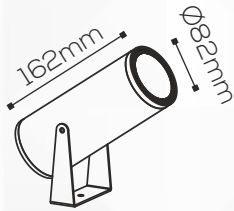

RL 1407

OUTDOOR LIGHTS

Housing

LED Housing:

Aluminium Die Casting

Product Finish:

Dark Grey

Technical Specification

Light Source:

Cree

Beam Angle:

36°

Lumens Output:

90-95lm/w

LED:

3000K

Use:

Outdoor

Mounting:

Surface

Adjustment:

Adjustable

Fitting Size

Dia:

Ø82mm

Height:

162mm