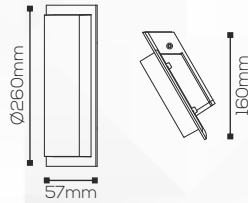

RL 2101

Housing

LED Housing:

Aluminium + PC

Product Finish:

Dark Grey

Technical Specification

Light Source:

Everlight

Beam Angle:

116°

Lumens Output:

943lm

LED:

3000K

Electrical Parameters

Power:

9W

Input Voltage:

100-240 VAC

Rated Frequency:

50~60 Hz

Power Factor:

>0.70

Life Span:

50,000 hrs

Control Gear:

Range-Lite

Application

IP Rating:

IP65

Use:

Outdoor

Mounting:

Surface

Adjustment:

Fixed

Fitting Size

Dia:

Ø260mm

Height:

57mm