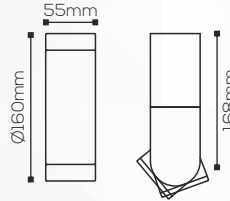

RL 1901

Housing

LED Housing:

Aluminium + PC

Product Finish:

Dark Grey

Technical Specification

Light Source:

Everlight

Beam Angle:

117°

Lumens Output:

433lm

LED:

3000K

Electrical Parameters

Power:

6W

Input Voltage:

100-240 VAC

Rated Frequency:

50~60 Hz

Power Factor:

>0.70

Life Span:

50,000 hrs

Control Gear:

Range-Lite

Application

IP Rating:

IP54

Use:

Outdoor

Mounting:

Surface

Adjustment:

Adjustable

Fitting Size

Dia:

Ø55mm

Height:

160mm