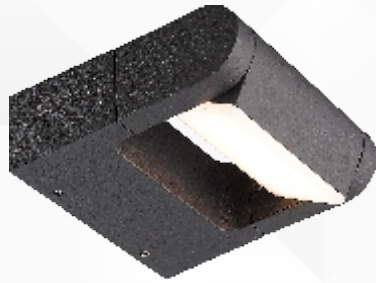

RL 1901

Housing

LED Housing:

Aluminium + PC

Product Finish:

Dark Grey

Technical Specification

Light Source:

Everlight

Beam Angle:

117°

Lumens Output:

433lm

LED:

3000K

Electrical Parameters

Power:

6W

Input Voltage:

100-240 VAC

Rated Frequency:

50~60 Hz

Power Factor:

>0.70

Life Span:

50,000 hrs

Control Gear:

Range-Lite

Application

IP Rating:

IP54

Use:

Outdoor

Mounting:

Surface

Adjustment:

Adjustable

Fitting Size

Dia:

Ø55mm

Height:

160mm