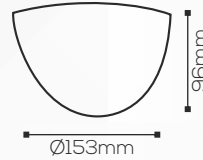

RL 6509

Housing

LED Housing:

Aluminium Die Casting

Product Finish:

Black

Technical Specification

Light Source:

Cree

Beam Angle:

17°

Lumens Output:

1190lm

LED:

3000K

Electrical Parameters

Power:

6W

Input Voltage:

100-240 VAC

Rated Frequency:

50~60 Hz

Power Factor:

>0.70

Life Span:

50,000 hrs

Control Gear:

Range-Lite

Application

IP Rating:

IP54

Use:

Outdoor

Mounting:

Surface

Adjustment:

Fixed

Fitting Size

Dia:

Ø153mm

Height:

96mm