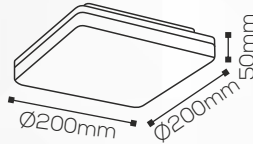

RL 1320S

OUTDOOR LIGHTS

Housing

LED Housing:

Aluminium Die Casting

Product Finish:

White

Technical Specification

Light Source:

Epistar

Beam Angle:

120°

Lumens Output:

1200lm

LED:

3000K

Electrical Parameters

Power:

15W

Input Voltage:

100-240 VAC

Rated Frequency:

50~60 Hz

Power Factor:

>0.90

Life Span:

50,000 hrs

Control Gear:

Range-Lite

Application

IP Rating:

IP54

Use:

Outdoor

Mounting:

Surface

Adjustment:

Fixed

Fitting Size

Dia:

Ø200x200mm

Height:

50mm