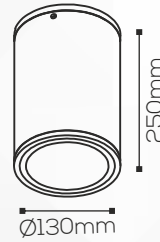

RL 2522

Housing

LED Housing:

Aluminium Die Casting

Product Finish:

Dark Grey

Technical Specification

Light Source:

Cree

Beam Angle:

36°

Lumens Output:

95lm/w

LED:

3K/4K

Electrical Parameters

Outdoor

Mounting:

Surface

Adjustment:

Fixed

Fitting Size

Dia:

Ø130mm

Height:

250mm

OUTDOOR LIGHTS