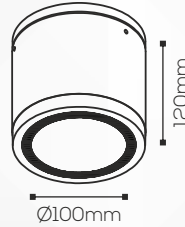

RL 2521R

OUTDOOR LIGHTS

Housing

LED Housing:

Aluminium Die Casting

Product Finish:

Dark Grey

Technical Specification

Light Source:

Cree

Beam Angle:

36°

Lumens Output:

1429lm

LED:

3000K

Use:

Outdoor

Mounting:

Surface

Adjustment:

Fixed

Fitting Size

Dia:

Ø100mm

Height:

120mm