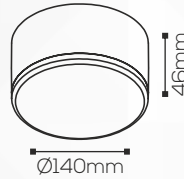

RL 2814R

Housing

LED Housing:

Aluminium Die Casting

Product Finish:

Wh, Bk

Technical Specification

Light Source:

Cree

Beam Angle:

180°

Lumens Output:

1400lm

LED:

3K/4K

Electrical Parameters

Outdoor

Mounting:

Surface

Adjustment:

Fixed

Fitting Size

Dia:

Ø140mm

Height:

46mm