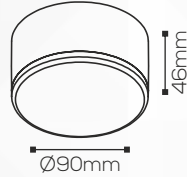

RL 2808R

Housing

LED Housing:

Aluminium Die Casting

Product Finish:

Wh, Bk

Technical Specification

Light Source:

Cree

Beam Angle:

180°

Lumens Output:

800lm

LED:

3K/4K

Electrical Parameters

Outdoor

Mounting:

Surface

Adjustment:

Fixed

Fitting Size

Dia:

Ø90mm

Height:

46mm

OUTDOOR LIGHTS