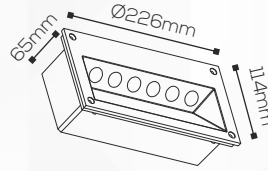

RECESSED FOOT LIGHT

RL 0909