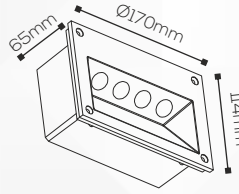

RL 0909

Housing

LED Housing:

Aluminium Die Casting

Product Finish:

Dark Grey

Technical Specification

Light Source:

Cree

Beam Angle:

30°

Lumens Output:

327lm

LED:

3000K

Electrical Parameters

Power:

4W

Input Voltage:

100-240 VAC

Rated Frequency:

50~60 Hz

Power Factor:

>0.40

Life Span:

50,000 hrs

Control Gear:

Range-Lite

Application

IP Rating:

IP65

Use:

Outdoor

Mounting:

Recessed

Adjustment:

Fixed

Fitting Size

Dia:

Ø170x114mm

Height:

65mm

Cut-Out:

Ø110x165mm