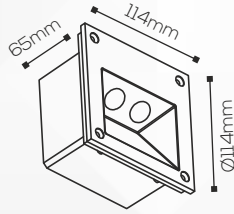

RL 0909

Housing

LED Housing:

Aluminium Die Casting

Product Finish:

Dark Grey

Technical Specification

Light Source:

Cree

Beam Angle:

29°

Lumens Output:

169lm

LED:

3000K

Electrical Parameters

Power:

2W

Input Voltage:

100-240 VAC

Rated Frequency:

50~60 Hz

Power Factor:

>0.40

Life Span:

50,000 hrs

Control Gear:

Range-Lite

Application

IP Rating:

IP65

Use:

Outdoor

Mounting:

Recessed

Adjustment:

Fixed

Fitting Size

Dia:

Ø114x114mm

Height:

65mm

Cut-Out:

Ø110x110x60mm