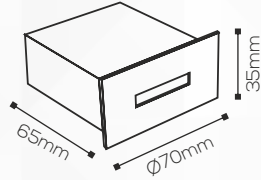

RECESSED FOOT LIGHT

RL 18077

Housing

LED Housing:

Aluminium Die Casting

Product Finish:

White

Technical Specification

Light Source:

Bridgelux

Beam Angle:

15°

Lumens Output:

165lm

LED:

3000K

Electrical Parameters

Power:

3W

Input Voltage:

100-240 VAC

Rated Frequency:

50~60 Hz

Power Factor:

>0.40

Life Span:

50,000 hrs

Control Gear:

Range-Lite

Application

IP Rating:

IP54

Use:

Outdoor

Mounting:

Recessed

Adjustment:

Fixed

Fitting Size

Dia:

Ø70x35mm

Height:

65mm

Cut-Out:

Ø61x28mm