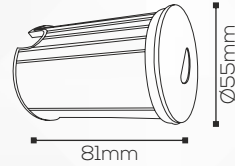

RL 220

Housing

LED Housing:

Aluminium Die Casting

Product Finish:

Wh, Bk

Technical Specification

Light Source:

Cree

Beam Angle:

60°

Lumens Output:

94lm

LED:

3000K

Electrical Parameters

Outdoor

Mounting:

Recessed

Adjustment:

Fixed

Fitting Size

Dia:

Ø55mm

Height:

81mm

Cut-Out:

Ø40mm