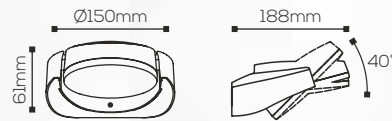

RL 2061

Housing

LED Housing:

Aluminium + PC

Product Finish:

Dark Grey

Technical Specification

Light Source:

Life Span:

50,000 hrs

Control Gear:

Range-Lite

Application

IP Rating:

IP54

Use:

Outdoor

Mounting:

Surface

Adjustment:

Adjustable

Fitting Size

Dia:

Ø150mm

Height:

61mm