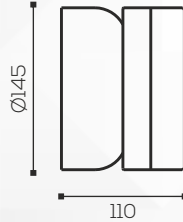

RL 1721A

Housing

LED Housing:

Aluminium + PC

Product Finish:

Dark Grey

Technical Specification

Light Source:

Everlight

Beam Angle:

357°

Lumens Output:

365lm

LED:

3000K

Electrical Parameters

Power:

6W

Input Voltage:

100-240 VAC

Rated Frequency:

50~60 Hz

Power Factor:

>0.70

Life Span:

50,000 hrs

Control Gear:

Range-Lite

Application

IP Rating:

IP54

Use:

Outdoor

Mounting:

Surface

Adjustment:

Fixed

Fitting Size

Dia:

Ø145mm

Height:

110mm

OUTDOOR LIGHTS