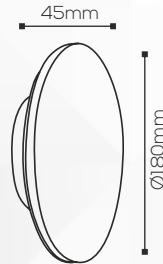

RL 2804

OUTDOOR LIGHTS

Housing

- LED Housing:** Aluminium Die Casting
- Product Finish:** Dark Grey

Technical Specification

- Light Source:** Edison
- Beam Angle:** 360°
- Lumens Output:** 780lm
- LED:** 3000K

Electrical Parameters

- Power:** 12W
- Input Voltage:** 100-240 VAC
- Rated Frequency:** 50~60 Hz
- Power Factor:** >0.70
- Life Span:** 50,000 hrs
- Control Gear:** Range-Lite

Application

- IP Rating:** IP54
- Use:** Outdoor
- Mounting:** Surface
- Adjustment:** Fixed

Fitting Size

- Dia:** Ø180mm
- Height:** 45mm