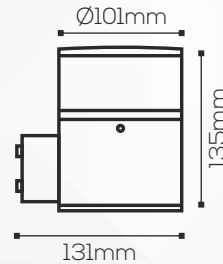

RL 2511

Housing

LED Housing:

Aluminium + PC

Product Finish:

Dark Grey

Technical Specification

Light Source:

Everlight

Beam Angle:

360°

Lumens Output:

389lm

LED:

3000K

Electrical Parameters

Power:

6W

Input Voltage:

100-240 VAC

Rated Frequency:

50~60 Hz

Power Factor:

>0.70

Life Span:

50,000 hrs

Control Gear:

Range-Lite

Application

IP Rating:

IP65

Use:

Outdoor

Mounting:

Surface

Adjustment:

Fixed

Fitting Size

Dia:

Ø101mm

Height:

135mm