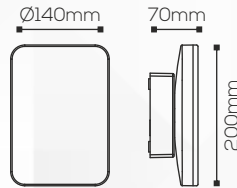

RL 2052

Housing

LED Housing:

Aluminium + PC

Product Finish:

Dark Grey

Technical Specification

Light Source:

Everlight

Beam Angle:

113°

Lumens Output:

709lm

LED:

3000K

Electrical Parameters

Power:

8W

Input Voltage:

100-240 VAC

Rated Frequency:

50~60 Hz

Power Factor:

>0.70

Life Span:

50,000 hrs

Control Gear:

Range-Lite

Application

IP Rating:

IP54

Use:

Outdoor

Mounting:

Surface

Adjustment:

Fixed

Fitting Size

Dia:

Ø140mm

Height:

200mm