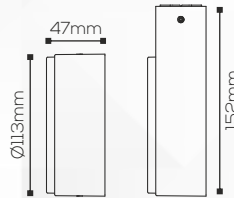

RL 2322

Housing

LED Housing:

Aluminium + PC

Product Finish:

Dark Grey

Technical Specification

Light Source:

Everlight

Beam Angle:

107°

Lumens Output:

493lm

LED:

3000K

Electrical Parameters

Power:

7W

Input Voltage:

100-240 VAC

Rated Frequency:

50~60 Hz

Power Factor:

>0.50

Life Span:

50,000 hrs

Control Gear:

Range-Lite

Application

IP Rating:

IP54

Use:

Outdoor

Mounting:

Surface

Adjustment:

Fixed

Fitting Size

Dia:

Ø113mm

Height:

152mm