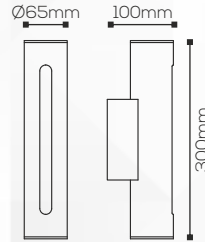

RL 9395

Housing

LED Housing:

Aluminium + PC

Product Finish:

Dark Grey

Technical Specification

Light Source:

Everlight

Beam Angle:

110°

Lumens Output:

48lm

LED:

3000K

Electrical Parameters

Outdoor

Mounting:

Surface

Adjustment:

Fixed

Fitting Size

Dia:

Ø65mm

Height:

300mm