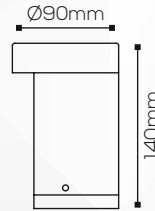

RL 1891

OUTDOOR LIGHTS

Housing

LED Housing:

Aluminium + Glass

Product Finish:

Dark Grey

Technical Specification

Light Source:

Cree

Beam Angle:

55°

Lumens Output:

477lm

LED:

3000K

Electrical Parameters

Power:

7W

Input Voltage:

100-240 VAC

Rated Frequency:

50~60 Hz

Power Factor:

>0.70

Life Span:

50,000 hrs

Control Gear:

Range-Lite

Application

IP Rating:

IP54

Use:

Outdoor

Mounting:

Surface

Adjustment:

Fixed

Fitting Size

Dia:

Ø90mm

Height:

140mm