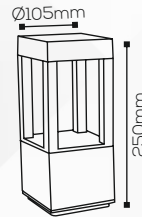

RL 2801

Housing

LED Housing:

Aluminium Die Casting

Product Finish:

Dark Grey

Technical Specification

Light Source:

Cree

Beam Angle:

44°

Lumens Output:

589lm

LED:

3000K

Electrical Parameters

Outdoor

Mounting:

Surface

Adjustment:

Fixed

Fitting Size

Dia:

Ø105x105mm

Height:

250mm