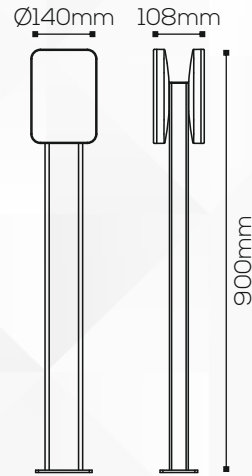

LED BOLLARD LIGHT

RL 2055

Housing

LED Housing:

Aluminium + PC

Product Finish:

Dark Grey

Technical Specification

Light Source:

Everlight

Beam Angle:

113°

Lumens Output:

1418lm

LED:

3000K

Use:

Outdoor

Mounting:

Surface

Adjustment:

Fixed

Fitting Size

Dia:

Ø140mm

Height:

900mm