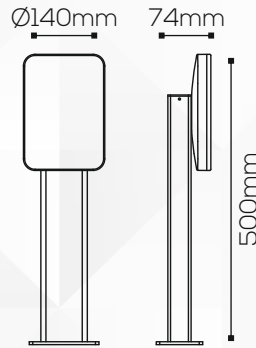

LED BOLLARD LIGHT

RL 2054

Housing

LED Housing:

Aluminium + PC

Product Finish:

Dark Grey

Technical Specification

Light Source:

Everlight

Beam Angle:

113°

Lumens Output:

709lm

LED:

3000K

Use:

Outdoor

Mounting:

Surface

Adjustment:

Fixed

Fitting Size

Dia:

Ø140mm

Height:

500mm