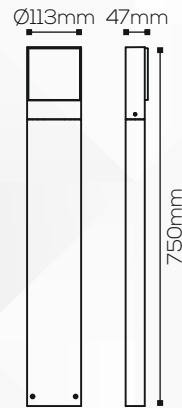

RL 2323

Housing

- **LED Housing:** Aluminium + PC
- **Product Finish:** Dark Grey

Technical Specification

- **Light Source:** Everlight
- **Beam Angle:** 107°
- **Lumens Output:** 493lm
- **LED:** 3000K

Electrical Parameters

- **Power:** 7W
- **Input Voltage:** 100-240 VAC
- **Rated Frequency:** 50~60 Hz
- **Power Factor:** >0.50
- **Life Span:** 50,000 hrs
- **Control Gear:** Range-Lite

Application

- **IP Rating:** IP54
- **Use:** Outdoor
- **Mounting:** Surface
- **Adjustment:** Fixed
- **Fitting Size**
- **Dia:** Ø113mm
- **Height:** 750mm