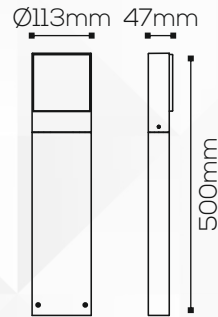

RL 2323

Housing

LED Housing:

Aluminium + PC

Product Finish:

Dark Grey

Technical Specification

Light Source:

Everlight

Beam Angle:

107°

Lumens Output:

493lm

LED:

3000K

Electrical Parameters

Power:

7W

Input Voltage:

100-240 VAC

Rated Frequency:

50~60 Hz

Power Factor:

>0.50

Life Span:

50,000 hrs

Control Gear:

Range-Lite

Application

IP Rating:

IP54

Use:

Outdoor

Mounting:

Surface

Adjustment:

Fixed

Fitting Size

Dia:

Ø113mm

Height:

500mm