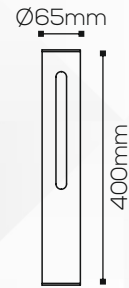

RL 9396

Housing

LED Housing:

Aluminium + PC

Product Finish:

Dark Grey

Technical Specification

Light Source:

Everlight

Beam Angle:

110°

Lumens Output:

60lm

LED:

3000K

Electrical Parameters

Outdoor

Mounting:

Surface

Adjustment:

Fixed

Fitting Size

Dia:

Ø65mm

Height:

400mm