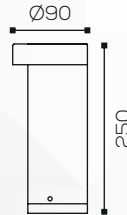

RL 1892

OUTDOOR LIGHTS

Housing

LED Housing:

Aluminium + Glass

Product Finish:

Dark Grey

Technical Specification

Light Source:

Cree

Beam Angle:

55°

Lumens Output:

477lm

LED:

3000K

Electrical Parameters

Power:

7W

Input Voltage:

100-240 VAC

Rated Frequency:

50~60 Hz

Power Factor:

>0.70

Life Span:

50,000 hrs

Control Gear:

Range-Lite

Application

IP Rating:

IP54

Use:

Outdoor

Mounting:

Surface

Adjustment:

Fixed

Fitting Size

Dia:

Ø90mm

Height:

250mm