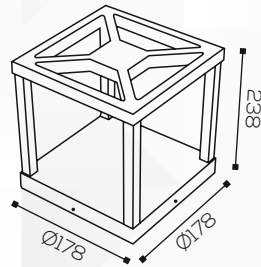

RL 2459

Housing

LED Housing:

Aluminium Die Casting

Product Finish:

Graphite Grey

Technical Specification

Light Source:

Outdoor

Mounting:

Surface

Adjustment:

Fixed

Fitting Size

Dia:

Ø178x178mm

Height:

238mm