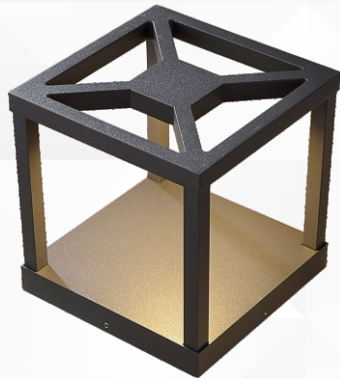

RL 2459

Housing

LED Housing:

Aluminium Die Casting

Product Finish:

Graphite Grey

Technical Specification

Light Source:

Cree

Beam Angle:

146°

Lumens Output:

70-80lm/w

LED:

3000K

Electrical Parameters

Outdoor

Mounting:

Surface

Adjustment:

Fixed

Fitting Size

Dia:

Ø178x178mm

Height:

238mm