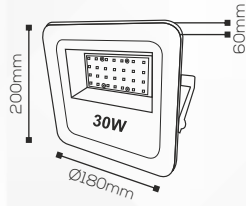

RL 222

Housing

LED Housing:

Aluminium Die Casting

Product Finish:

Grey

Technical Specification

Light Source:

Bridgelux

Beam Angle:

110°

Lumens Output:

110-120lm/w

LED:

3000K/6000K

Electrical Parameters

Power:

30W

Input Voltage:

100-240 VAC

Rated Frequency:

50~60 Hz

Power Factor:

>0.95

Life Span:

50,000 hrs

Control Gear:

Range-Lite

Application

IP Rating:

IP67

Use:

Outdoor

Mounting:

Surface

Adjustment:

Adjustable

Fitting Size

Dia:

Ø180

Height:

200mm

OUTDOOR LIGHTS